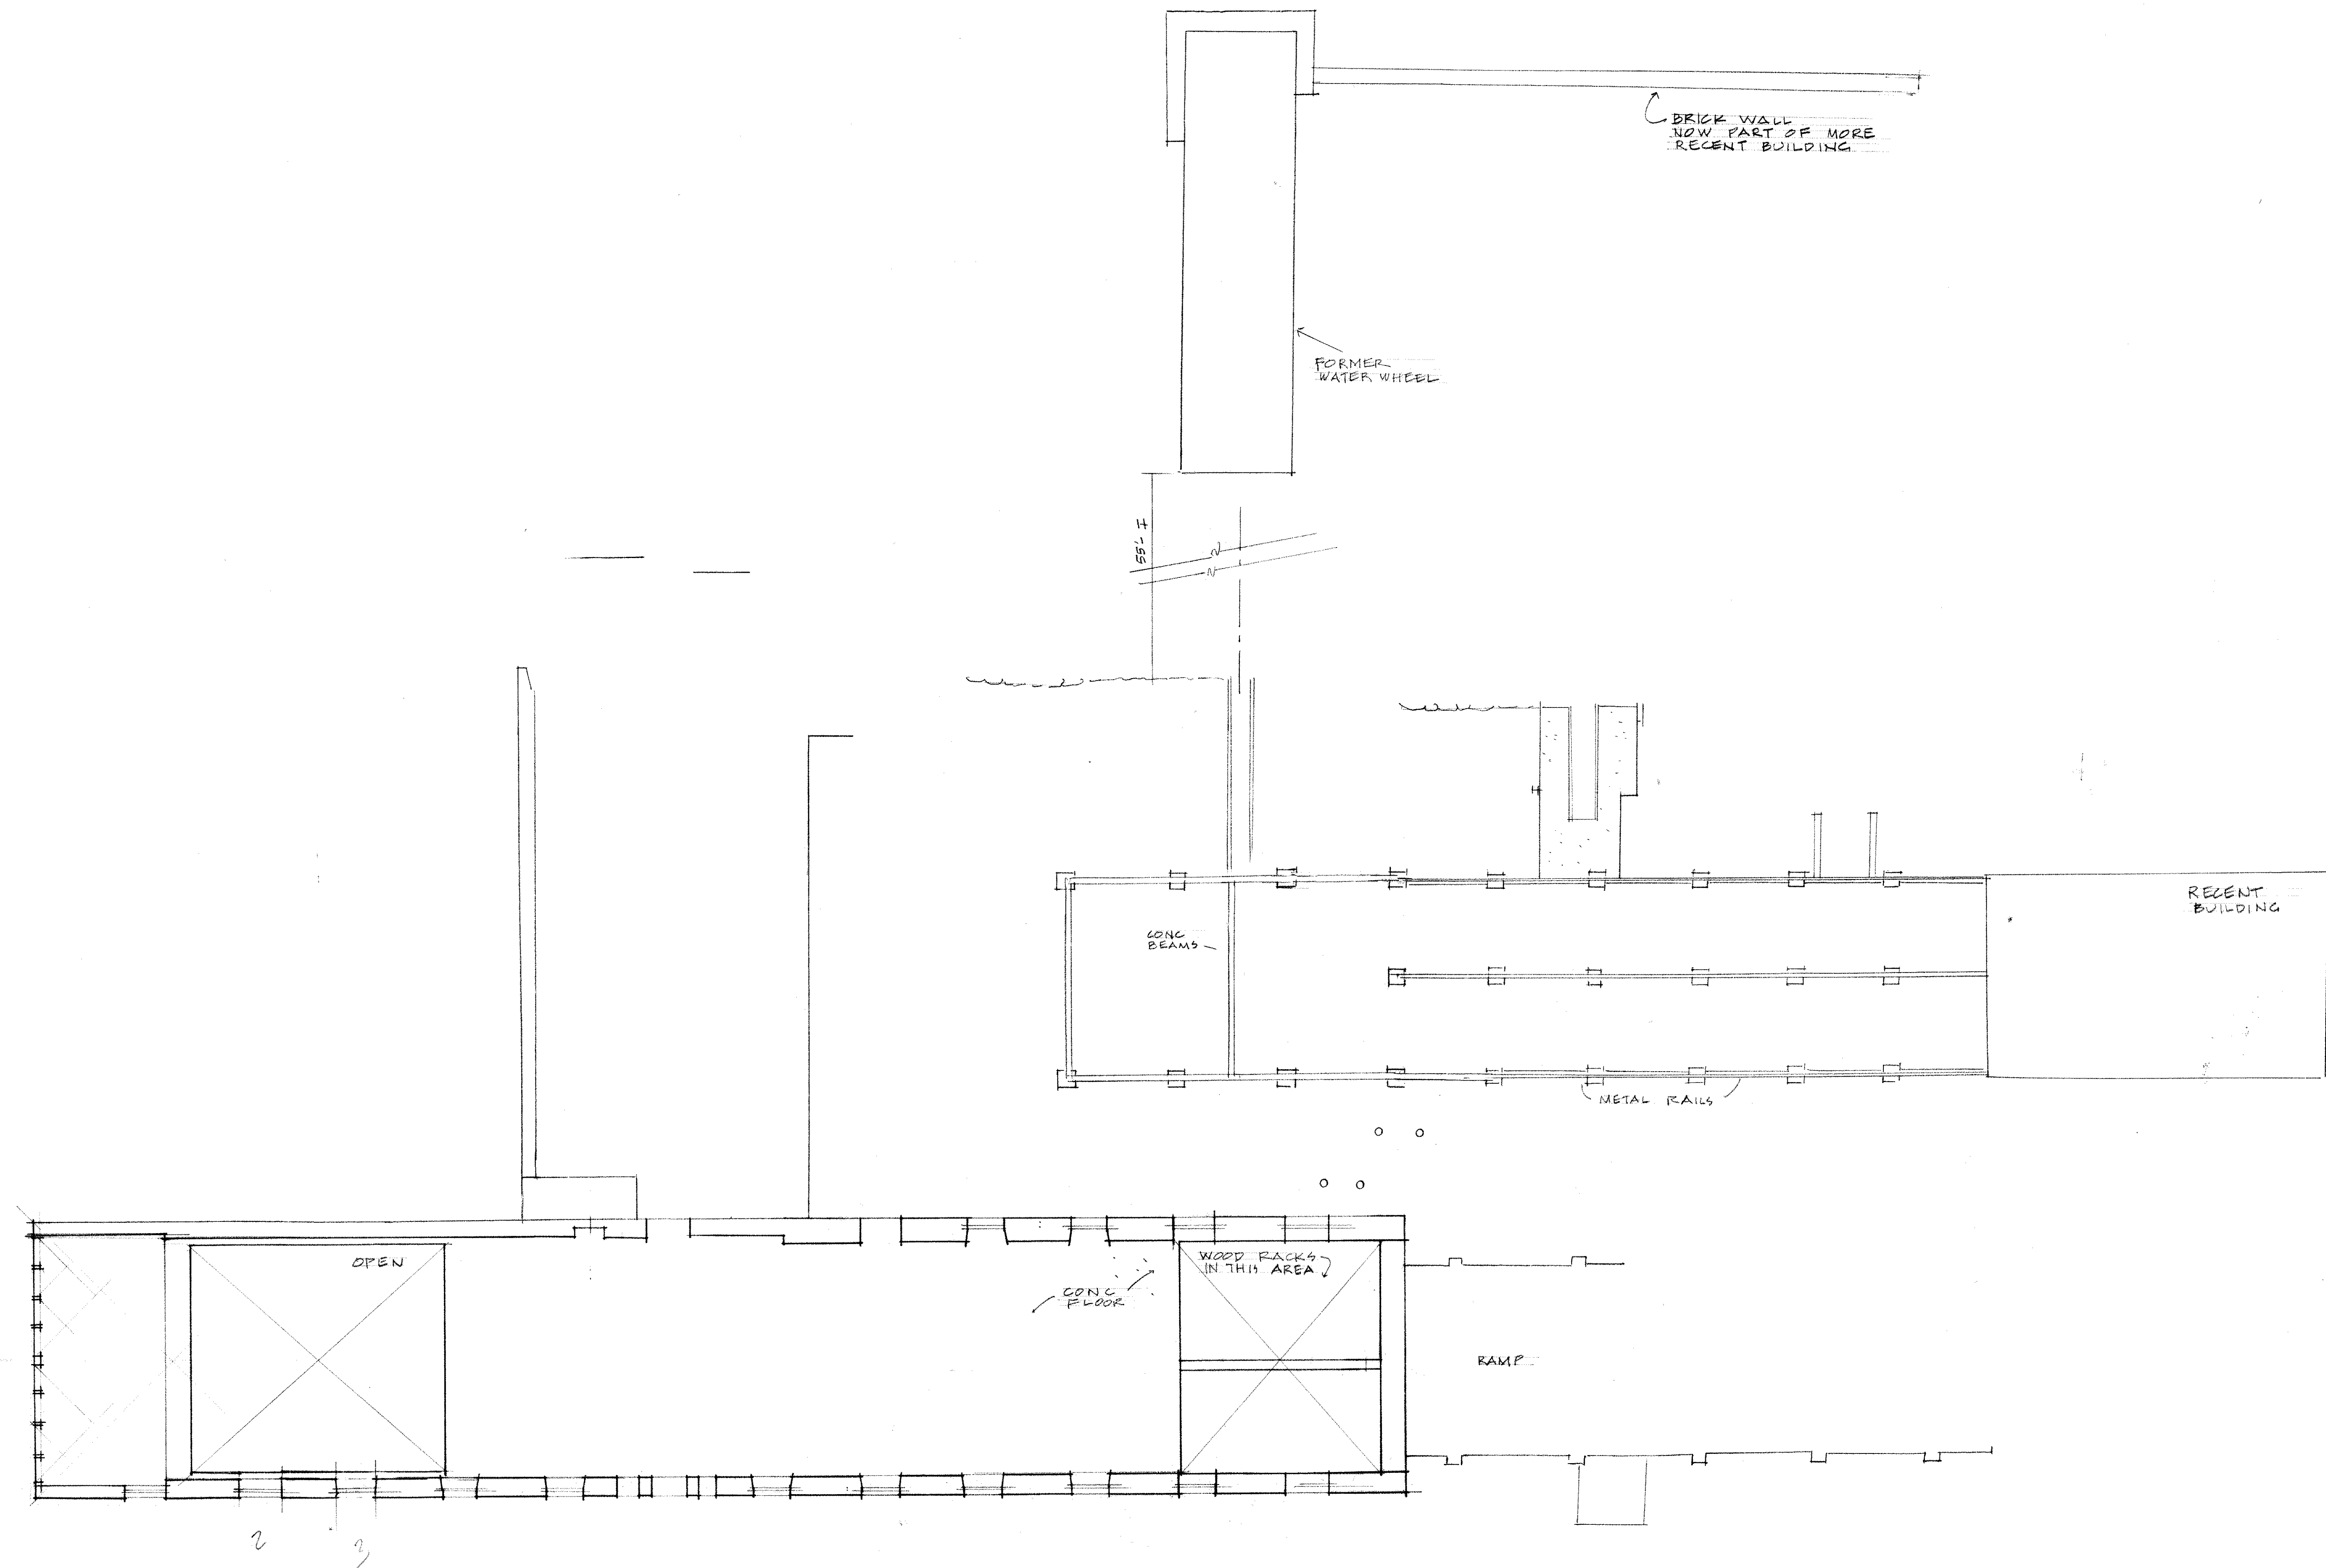

SITE PLAN DIAGRAM

ROXBOROUGH PLANTATION

TOBAGO

CARIBBEAN VOLUNTEER EXPEDITIONS
 Box 388, Corning New York 14830 607-962-7846

4/01

SHEET

1

PLAN 1/8" = 1'-0"
 EXISTING

LOWER LEVEL- FACTORY BUILDING	4/01
ROXBOROUGH PLANTATION TOBAGO	SHEET
CARIBBEAN VOLUNTEER EXPEDITIONS Box 388, Coming New York 14830 607-962-7846	2

PLAN 1/8" = 1'-0"
EXISTING

UPPER LEVEL- FACTORY BUILDING

4/01

ROXBOROUGH PLANTATION

TOBAGO

SHEET

3

CARIBBEAN VOLUNTEER EXPEDITIONS
Box 388, Corning New York 14830 607-962-7846

SOUTH 1/8"

NORTH 1/8"

WEST 1/8"

SECTION LOOKING NORTH 1/8"

EAST 1/8"

ELEVATIONS- FACTORY BUILDING		4/01
ROXBOROUGH PLANTATION		
TOBAGO		SHEET
CARIBBEAN VOLUNTEER EXPEDITIONS Box 388, Corning New York 14830 607-962-7846		4