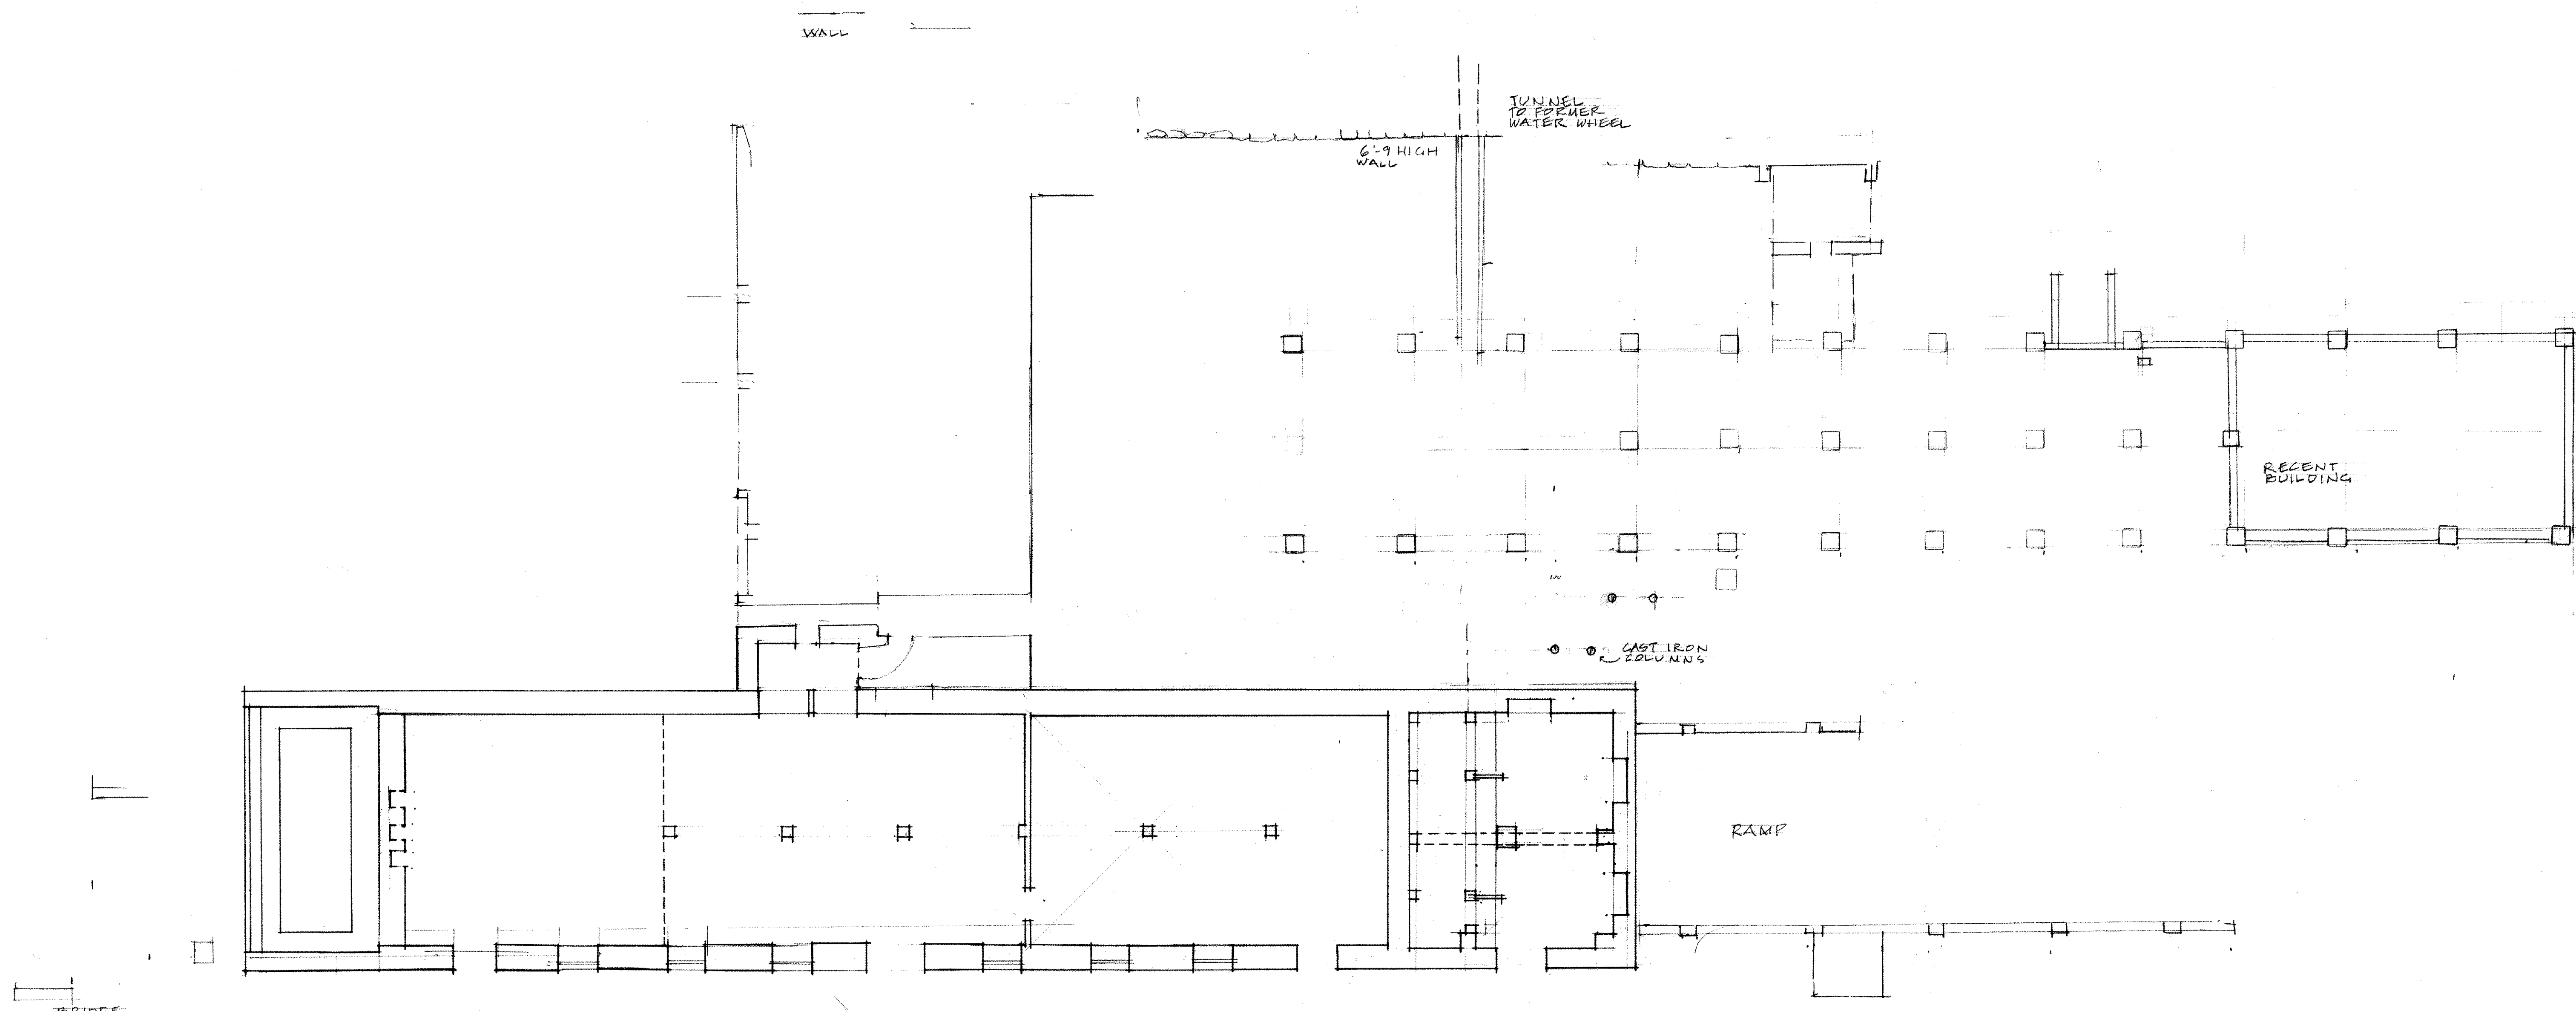

SITE PLAN DIAGRAM

ROXBOROUGH PLANTATION

TOBAGO

CARIBBEAN VOLUNTEER EXPEDITIONS
 Box 388, Corning New York 14830 607-962-7846

4/01

SHEET

1

PLAN 1/8" = 1'-0"
 EXISTING

LOWER LEVEL- FACTORY BUILDING	4/01
ROXBOROUGH PLANTATION TOBAGO	SHEET
CARIBBEAN VOLUNTEER EXPEDITIONS Box 388, Coming New York 14830 607-962-7846	2

PLAN 1/8" = 1'-0"
EXISTING

UPPER LEVEL- FACTORY BUILDING

WEST 1/8"

SECTION LOOKING NORTH 1/8"

EAST 1/8"

ELEVATIONS- FACTORY BUILDING		4/01
ROXBOROUGH PLANTATION		
TOBAGO		SHEET
CARIBBEAN VOLUNTEER EXPEDITIONS Box 388, Corning New York 14830 607-962-7846		4